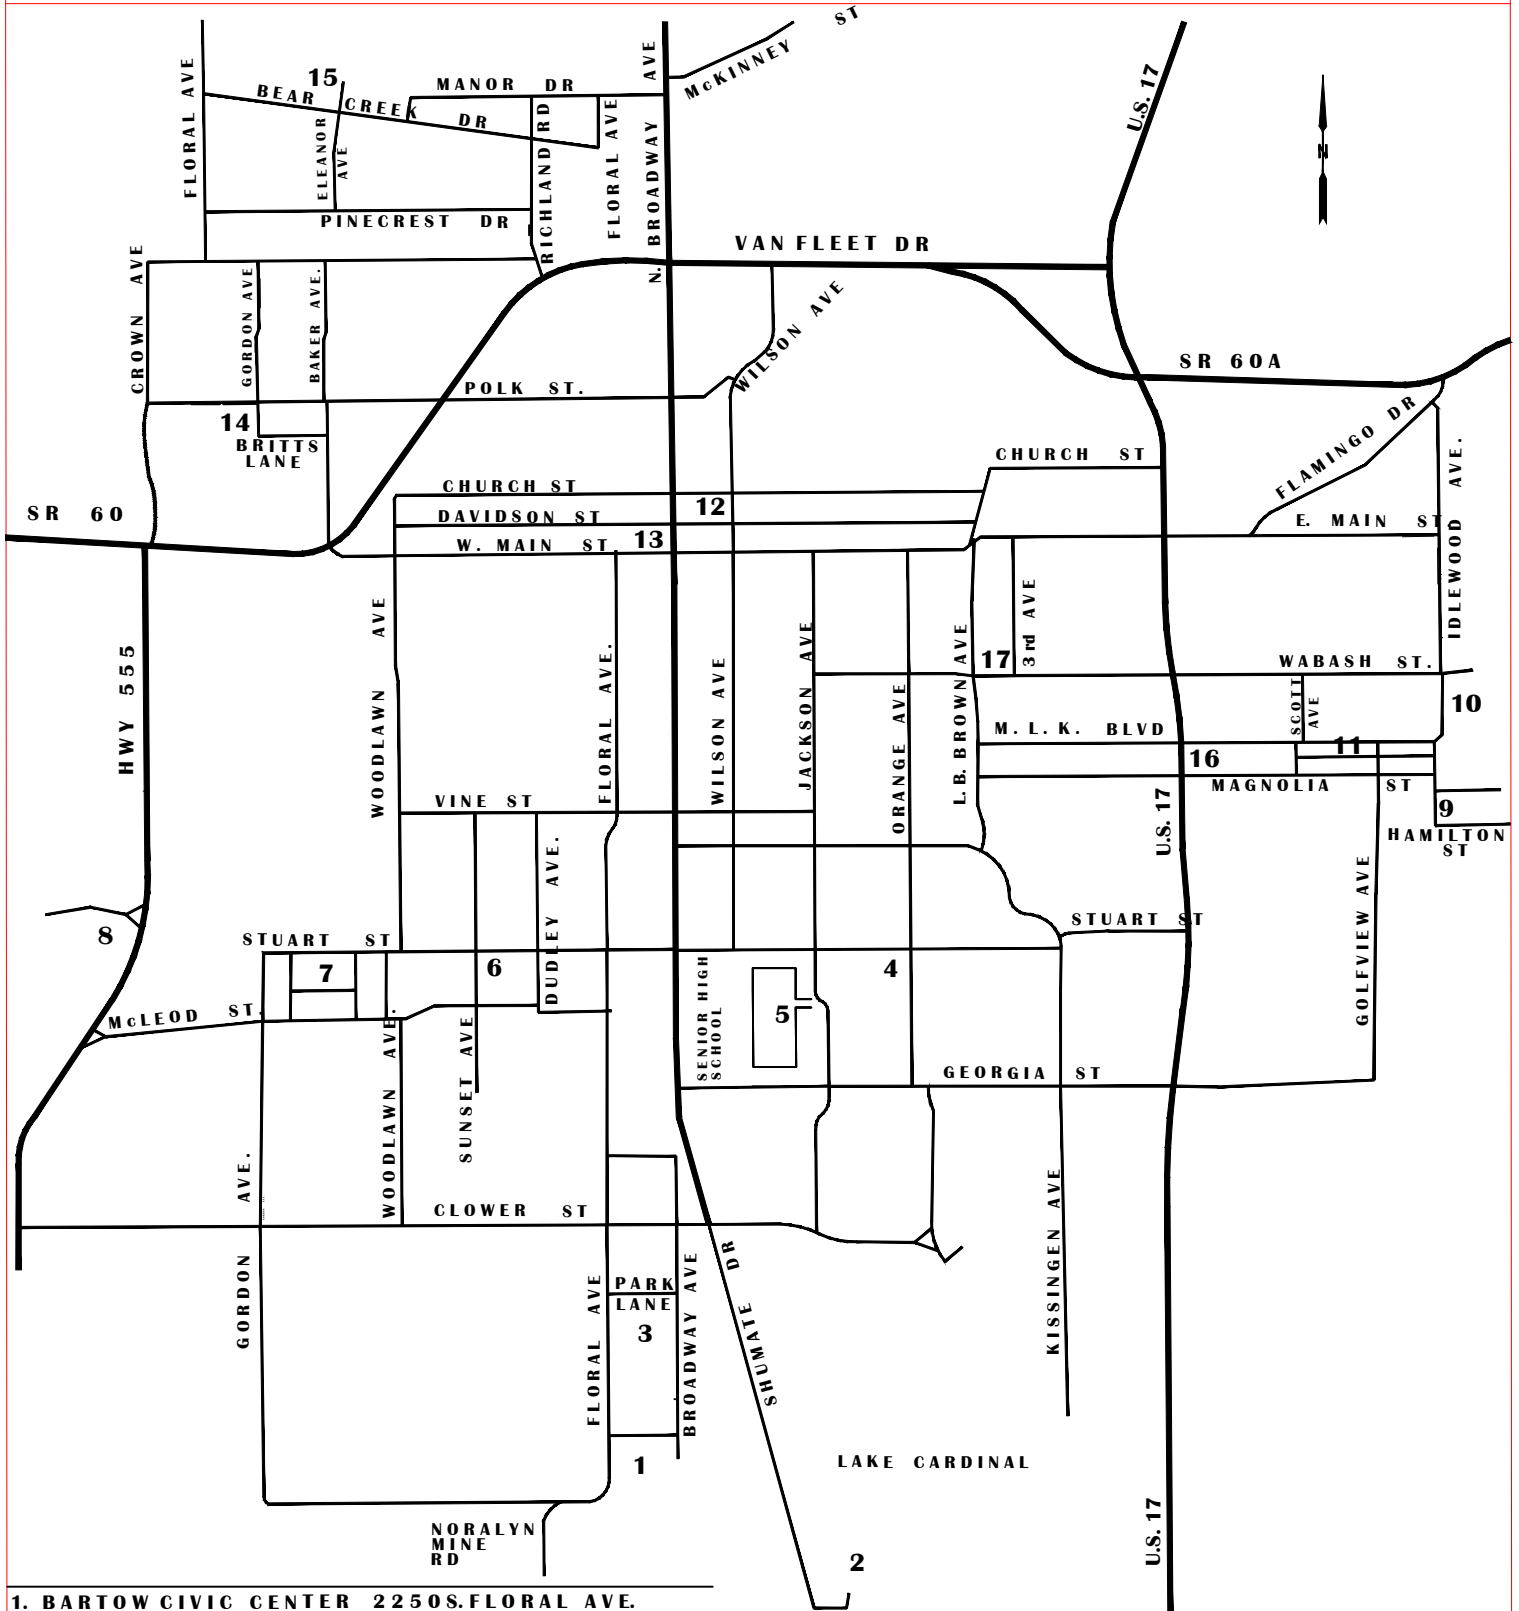

CITY OF BARTOW PARKS

| | |
|------------------------|----------------------------|
| 1. BARTOW CIVIC CENTER | 2250 S. FLORAL AVE. |
| 2. MARY HOLLAND PARK | 2015 SHUMATE DR. |
| 3. MOSAIC PARK | NORTH of CIVIC CENTER |
| 4. NYE JORDAN PARK | 1165 S. ORANGE AVE. |
| 5. SUMMERLIN PARK | JACKSON AVE |
| 6. McLEOD PARK | STUART ST. & SUNSET AVE |
| 7. COMMERCE PARK | 1110 W. CLINTON ST. |
| 8. BARTOW PARK | 1105 S. COUNTY RD. 555 |
| 9. HAMILTON PARK | OAKLAWN DR. & HAMILTON ST. |

| | |
|-------------------------------|--------------------------|
| 10. CARVER REC. CENTER | 520 S. IDELWOOD AVE. |
| 11. MLK PARK | 900 block of MLK BLVD. |
| 12. BARTOW CIVIC PLAZA | 200 blk E. DAVIDSON ST. |
| 13. FT. BLOUNT PARK | MAIN ST. & BROADWAY AVE. |
| 14. POLK ST. COMMUNITY CENTER | 1255 W. POLK ST. |
| 15. RICHLAND MANOR PARK | 920 BEAR CREEK DR. |
| 16. MLK GAZEBO | MLK BLVD. |
| 17. WABASH PARK | N.W. CORNER 3rd & WABASH |